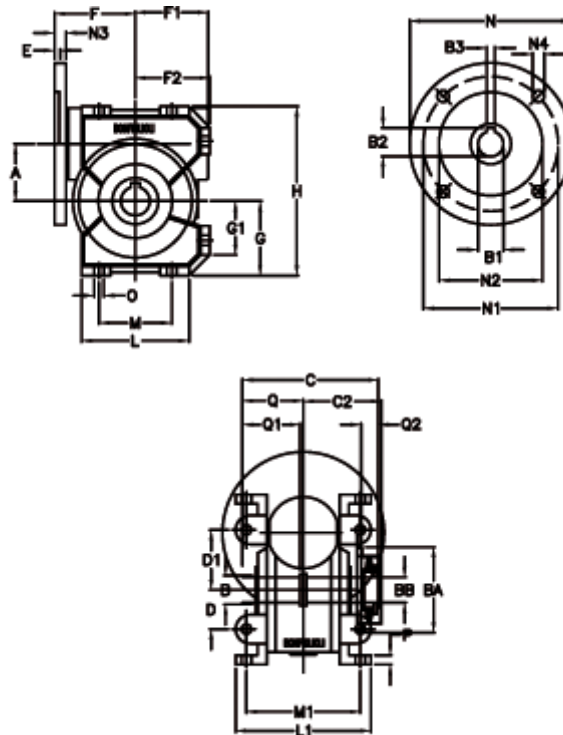

Article number: 390204901003216  
 Description: Worm Gear with Torque Limiter  
 VF 49-L1-U-10 P80B5

## Measures

a = 49.5	C2 = 63.5	g = 64.5	N = 120	Q1 = 41
B = 25	D = 34	G1 = 46.5	N1 = 100	Q2 = 15
B1 E7 = 19	D1 = 52	H = 146.5	N2 = 80	
B2 = 21.8	Description = VF 49U-xx-80B14	H1 = 110.5	N3 = 10.0	
B3 H9 = 6	E = 3.0	L = 93	N4 = 7.0	
BA = 63	F = 70	L1 = 117	O = 8.5	
BB H7 = 14	F1 = 63	m = 63	P = 8	
C = 105	F2 = 64.5	M1 = 98.5	Q = 51.0	